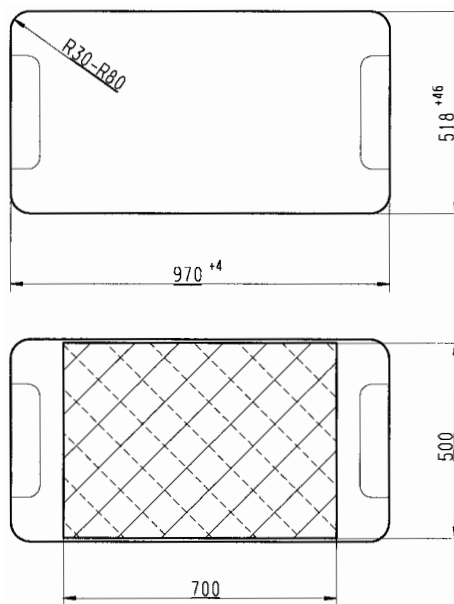

593 C168
Mounting part

S.U. 1

suitable for 593 T036 and 593 T043

593 C060 with control unit
593 C061 without control unit
Plunger assembly, electric

S.U. 1

593 C169
Mounting part

S.U. 1

Einbauöffnung
Installation aperture
(974 x 530 mm; R80)