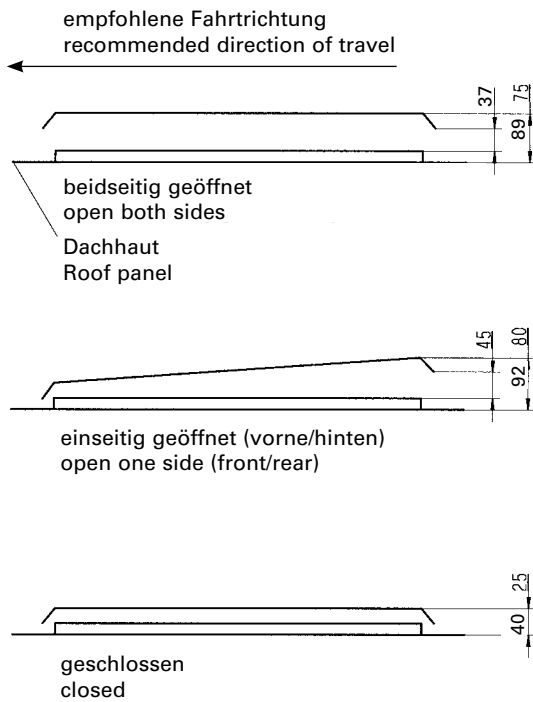

593 C168
Mounting part

S.U. 1

suitable for 593 T036 and 593 T043

593 C060 with control unit
593 C061 without control unit
Plunger assembly, electric

S.U. 1

593 C169
Mounting part

S.U. 1

Einbauöffnung
Installation aperture
(974 x 530 mm; R80)